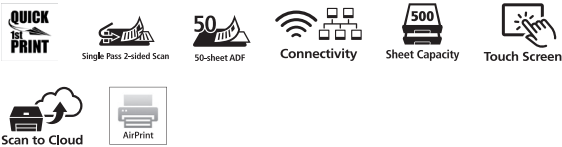

- The ultimate small office All-In-One colour printer, scanner, copier and fax
- Rapid print speed of 24 ipm mono, 15.5 ipm colour. First page out in just 6 seconds
- High-yield inks for up to 2,500 mono and 1,500 colour pages
- Wi-Fi and Ethernet connectivity
- Print and scan from a mobile device, plus cloud integration
- Scan both sides of a document in a single pass
- High capacity 500-sheet cassette and 50-sheet feeder with auto duplex printing
- Large 8.8 cm (3.5") TFT colour touchscreen
- 250 - 1,500 page/month print volume
- Easy to integrate with existing networks (SNMP)
- IP address filtering and records of use reporting
- SMTP for emailing scanned documents securely